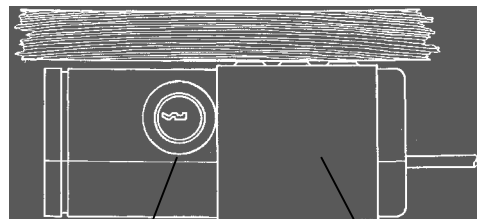

Dimensions/Weight

Box: 110 x 68 x 45mm (length x width x height). Weight incl. hanger: 350 g.

Mounting

The SE530B can be mounted under desk by means of the enclosed metal hanger SE505A. For mounting on wall there exists an option wall hanger SE507A.

Power supply

The SE530B is powered by the enclosed 230V~ mains AC adaptor SE514A. The adaptor does not require grounding.

Manuals

The SE530B comes with user manual plus an installation guide.

One display for each tap