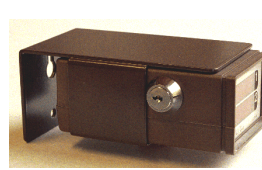

Double Flow Counter SE530B

The double flow counter SE530B is used for counting and displaying the flow through 1 or 2 manually operated draught beer- or water taps. Each counter individually measuring liquid quantity from 0,1 to 9999 litres. The SE530B does not use valves for controlling the beer flow. A built-in rechargeable battery ensures correct operation even with the mains power turned off.

Dimensions/Weight

Box: 110 x 68 x 45mm (length x width x height). Weight incl. hanger: 350 g.

Mounting

The SE530B can be mounted under desk by means of the enclosed metal hanger SE505A. For mounting on wall there exists an option wall hanger SE507A.

Power supply

The SE530B is powered by the enclosed 230V~ mains AC adaptor SE514A. The adaptor does not require grounding.

Manuals

The SE530B comes with user manual plus an installation guide.

One display for each tap

Key receptacle

Hanger SE505A

Accessories:

Flowtransmitter SE525C14M5

Wall hanger SE507A
(Shown with counter)